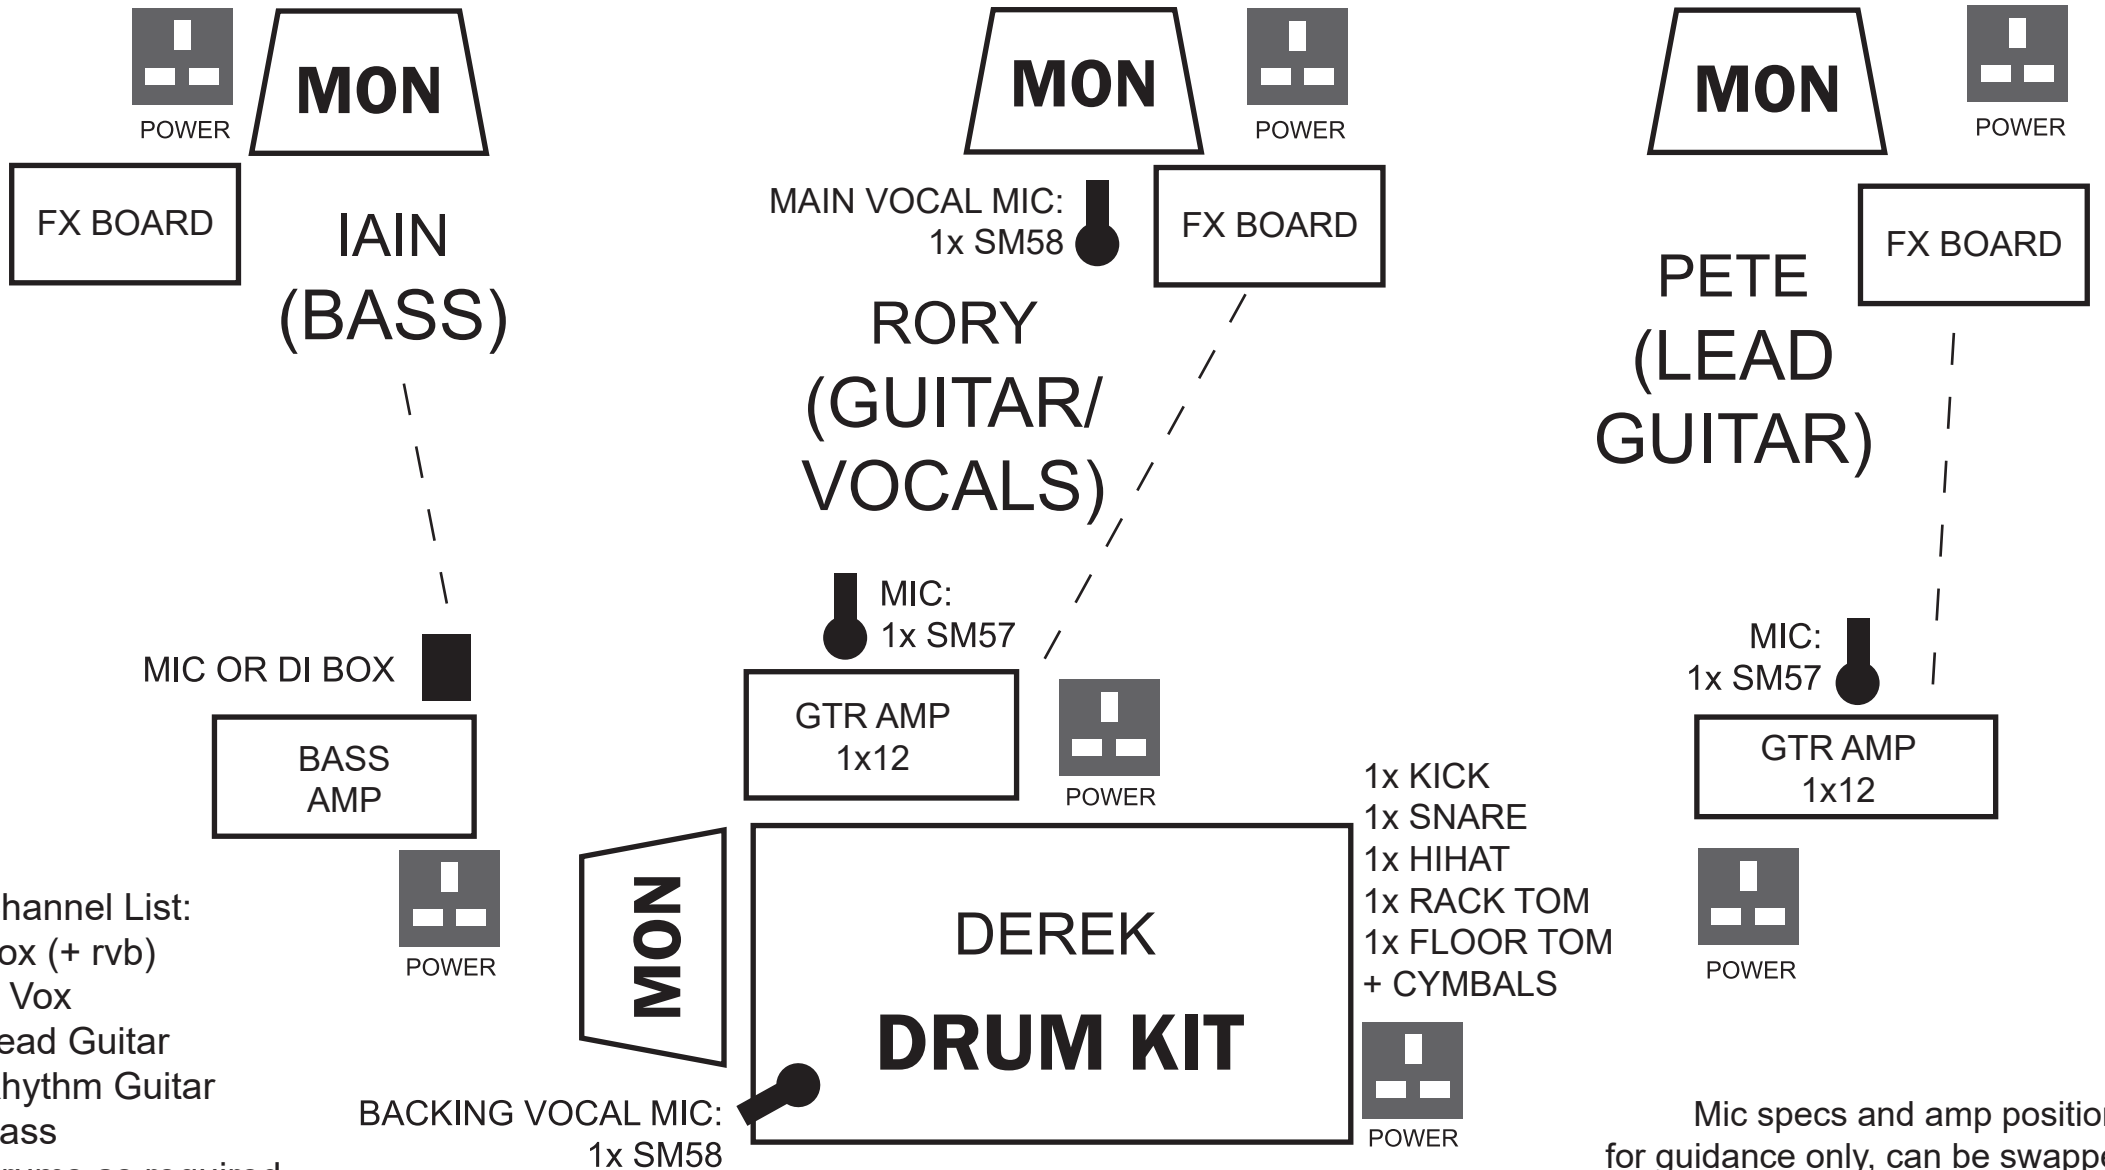

## FRONT OF STAGE

Channel List:  
Vox (+ rvb)  
B Vox  
Lead Guitar  
Rhythm Guitar  
Bass  
Drums as required

Mic specs and amp positions for guidance only, can be swapped or adjusted to suit venue